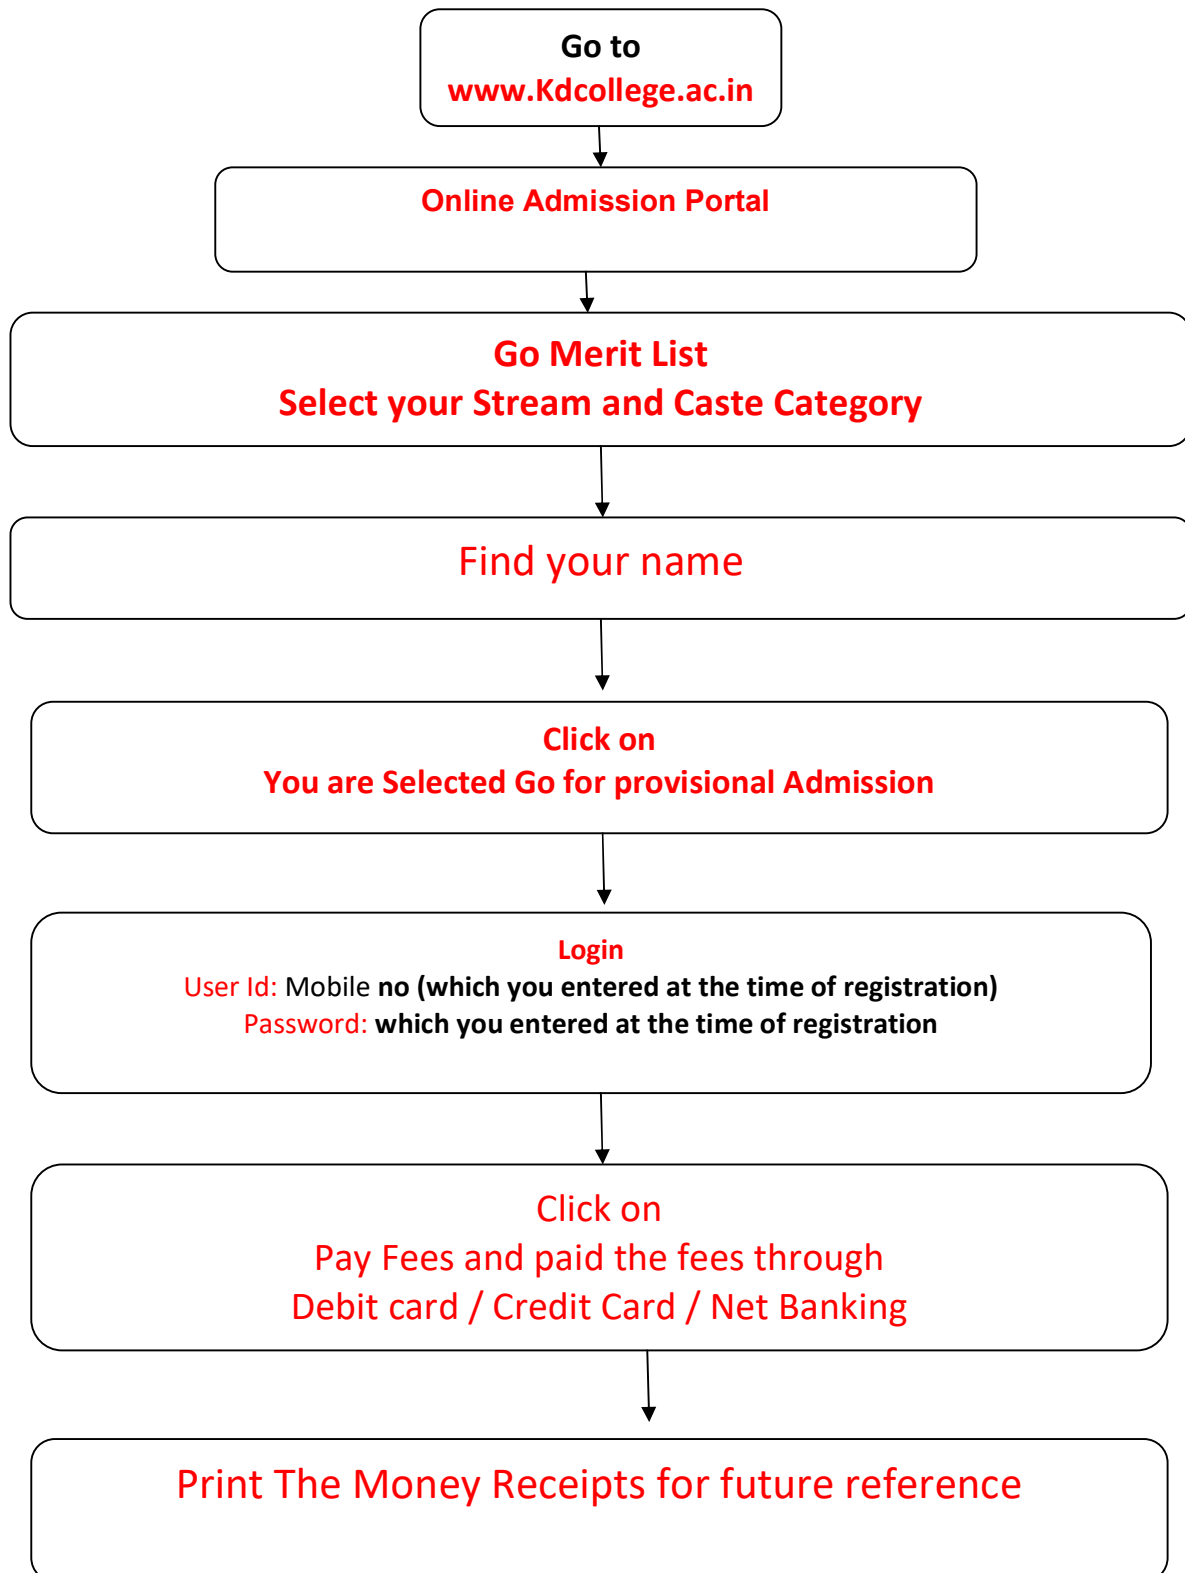

Online Counselling of 1st Semester different classes for the session 2022 - 2023

Procedure of Online Counselling

Help Line :+917908660149

(Help Line Number will be Available from 10.a.m to 05.00 pm
On each working days except Sunday & holidays)